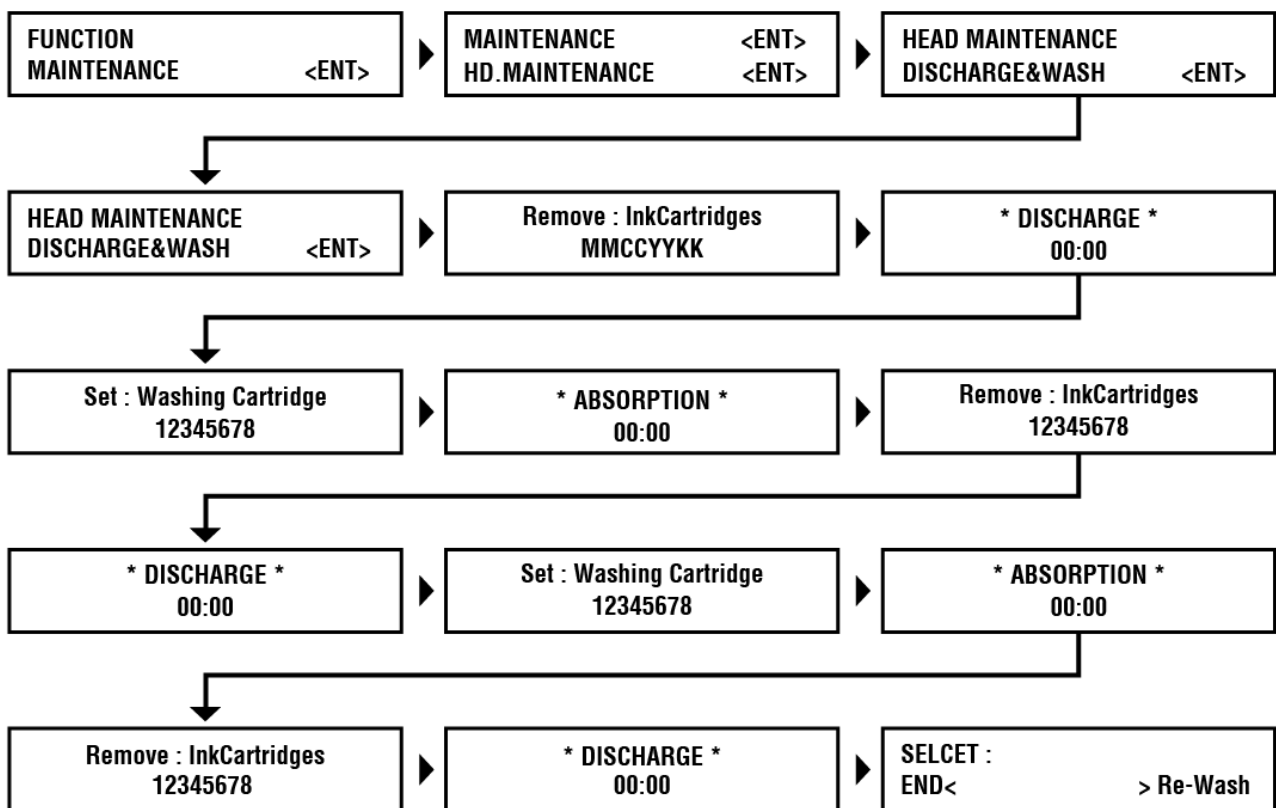

Mimaki JV33-160A Printer

InkTec SubliNova Ink User
Ink Change Guide

i How to replace an ink cartridge for Mimaki Printers

Please follow the instructions below to replace an ink cartridge.

* Select End at last, follow the flow of ink installation with selecting ink type.