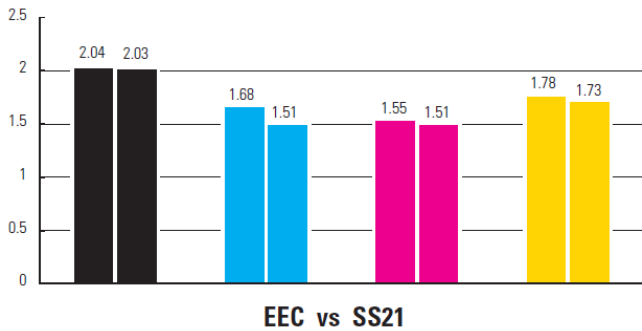

Product codes and colours

Colour	Size				
	440ml Cartridge	1L Pack	2L Pack	1LBottle	20L Bottle
BK	EEC-C440MB	EEC-P01LB	EEC-MP02LB	EEC-B01LB	EEC-B20LB
C	EEC-C440MC	EEC-P01LC	EEC-MP02LC	EEC-B01LC	EEC-B20LC
M	EEC-C440MM	EEC-P01LM	EEC-MP02LM	EEC-B01LM	EEC-B20LM
Y	EEC-C440MY	EEC-P01LY	EEC-MP02LY	EEC-B01LY	EEC-B20LY
LC	EEC-C440LC	EEC-P01LLC	EEC-MP02LLC	EEC-B01LLC	EEC-B20LLC
LM	EEC-C440LM	EEC-P01LLM	EEC-MP02LLM	EEC-B01LLM	EEC-B20LLM
Cleaning Solution	EECS-0001 (220ml)		EECS-0001 (220ml)	EECS01-01L	EECS01-20L

Colour Gamut Comparison

Test Option	
Printer	Mimaki JV300 – 160
Printing option	720 x 1080 dpi, 6 pass
RIP used	GPVC / Density control only
Image	100% colour chart

Optical Density

Hue

Test Option	
Printer	Mimaki JV300
Printing option	720 x 1080 dpi, 6 pass
Media	PVC Gloss