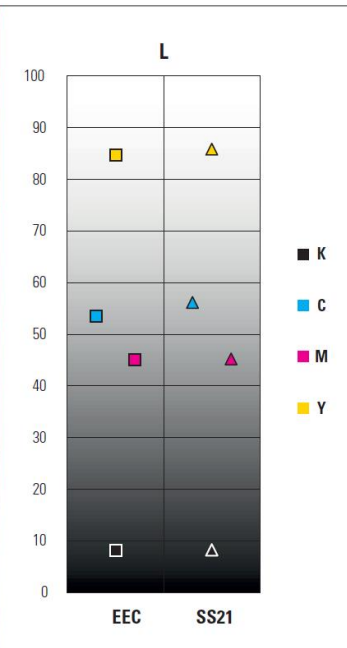

Product codes and colours

Colour	Size				
	440ml Cartridge	1L Pack	2L Pack	1LBottle	20L Bottle
BK	EEC-C440MB	EEC-P01LB	EEC-MP02LB	EEC-B01LB	EEC-B20LB
C	EEC-C440MC	EEC-P01LC	EEC-MP02LC	EEC-B01LC	EEC-B20LC
M	EEC-C440MM	EEC-P01LM	EEC-MP02LM	EEC-B01LM	EEC-B20LM
Y	EEC-C440MY	EEC-P01LY	EEC-MP02LY	EEC-B01LY	EEC-B20LY
LC	EEC-C440LC	EEC-P01LLC	EEC-MP02LLC	EEC-B01LLC	EEC-B20LLC
LM	EEC-C440LM	EEC-P01LLM	EEC-MP02LLM	EEC-B01LLM	EEC-B20LLM
Cleaning Solution	EECS-0001 (220ml)		EECS-0001 (220ml)	EECS01-01L	EECS01-20L

Colour Gamut Comparison

Test Option	
Printer	Mimaki JV300 – 160
Printing option	720 x 1080 dpi, 6 pass
RIP used	GPVC / Density control only
Image	100% colour chart

Optical Density

Hue

Test Option	
Printer	Mimaki JV300
Printing option	720 x 1080 dpi, 6 pass
Media	PVC Gloss