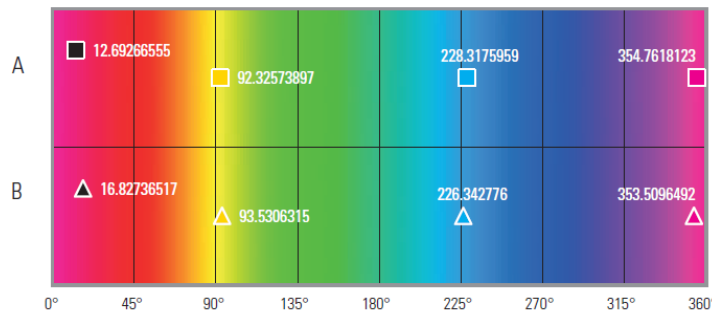

Colour Gamut Comparison

Test Option	
Printer	Mimaki JV300 – 160
Printing option	720 x 1080 dpi, 6 pass
RIP used	GPVC / Density control only
Image	100% colour chart

Optical Density

Hue

Test Option	
Printer	Mimaki JV300
Printing option	720 x 1080 dpi, 6 pass
Media	PVC Gloss