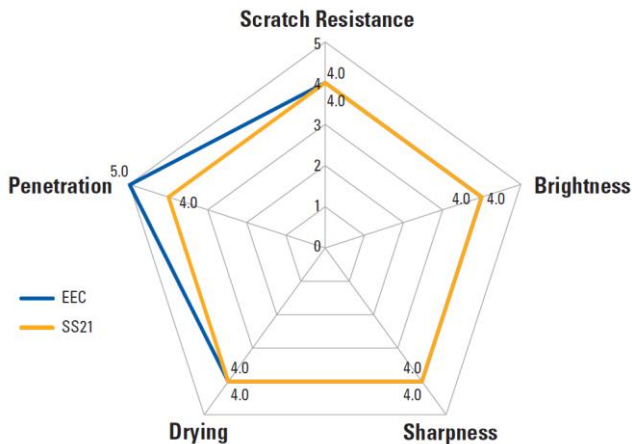

Colour Gamut Comparison

Test Option	
Printer	Mimaki JV300 – 160
Printing option	720 x 1080 dpi, 6 pass
RIP used	GPVC / Density control only
Image	100% colour chart

Optical Density

Hue

Test Option	
Printer	Mimaki JV300
Printing option	720 x 1080 dpi, 6 pass
Media	PVC Gloss